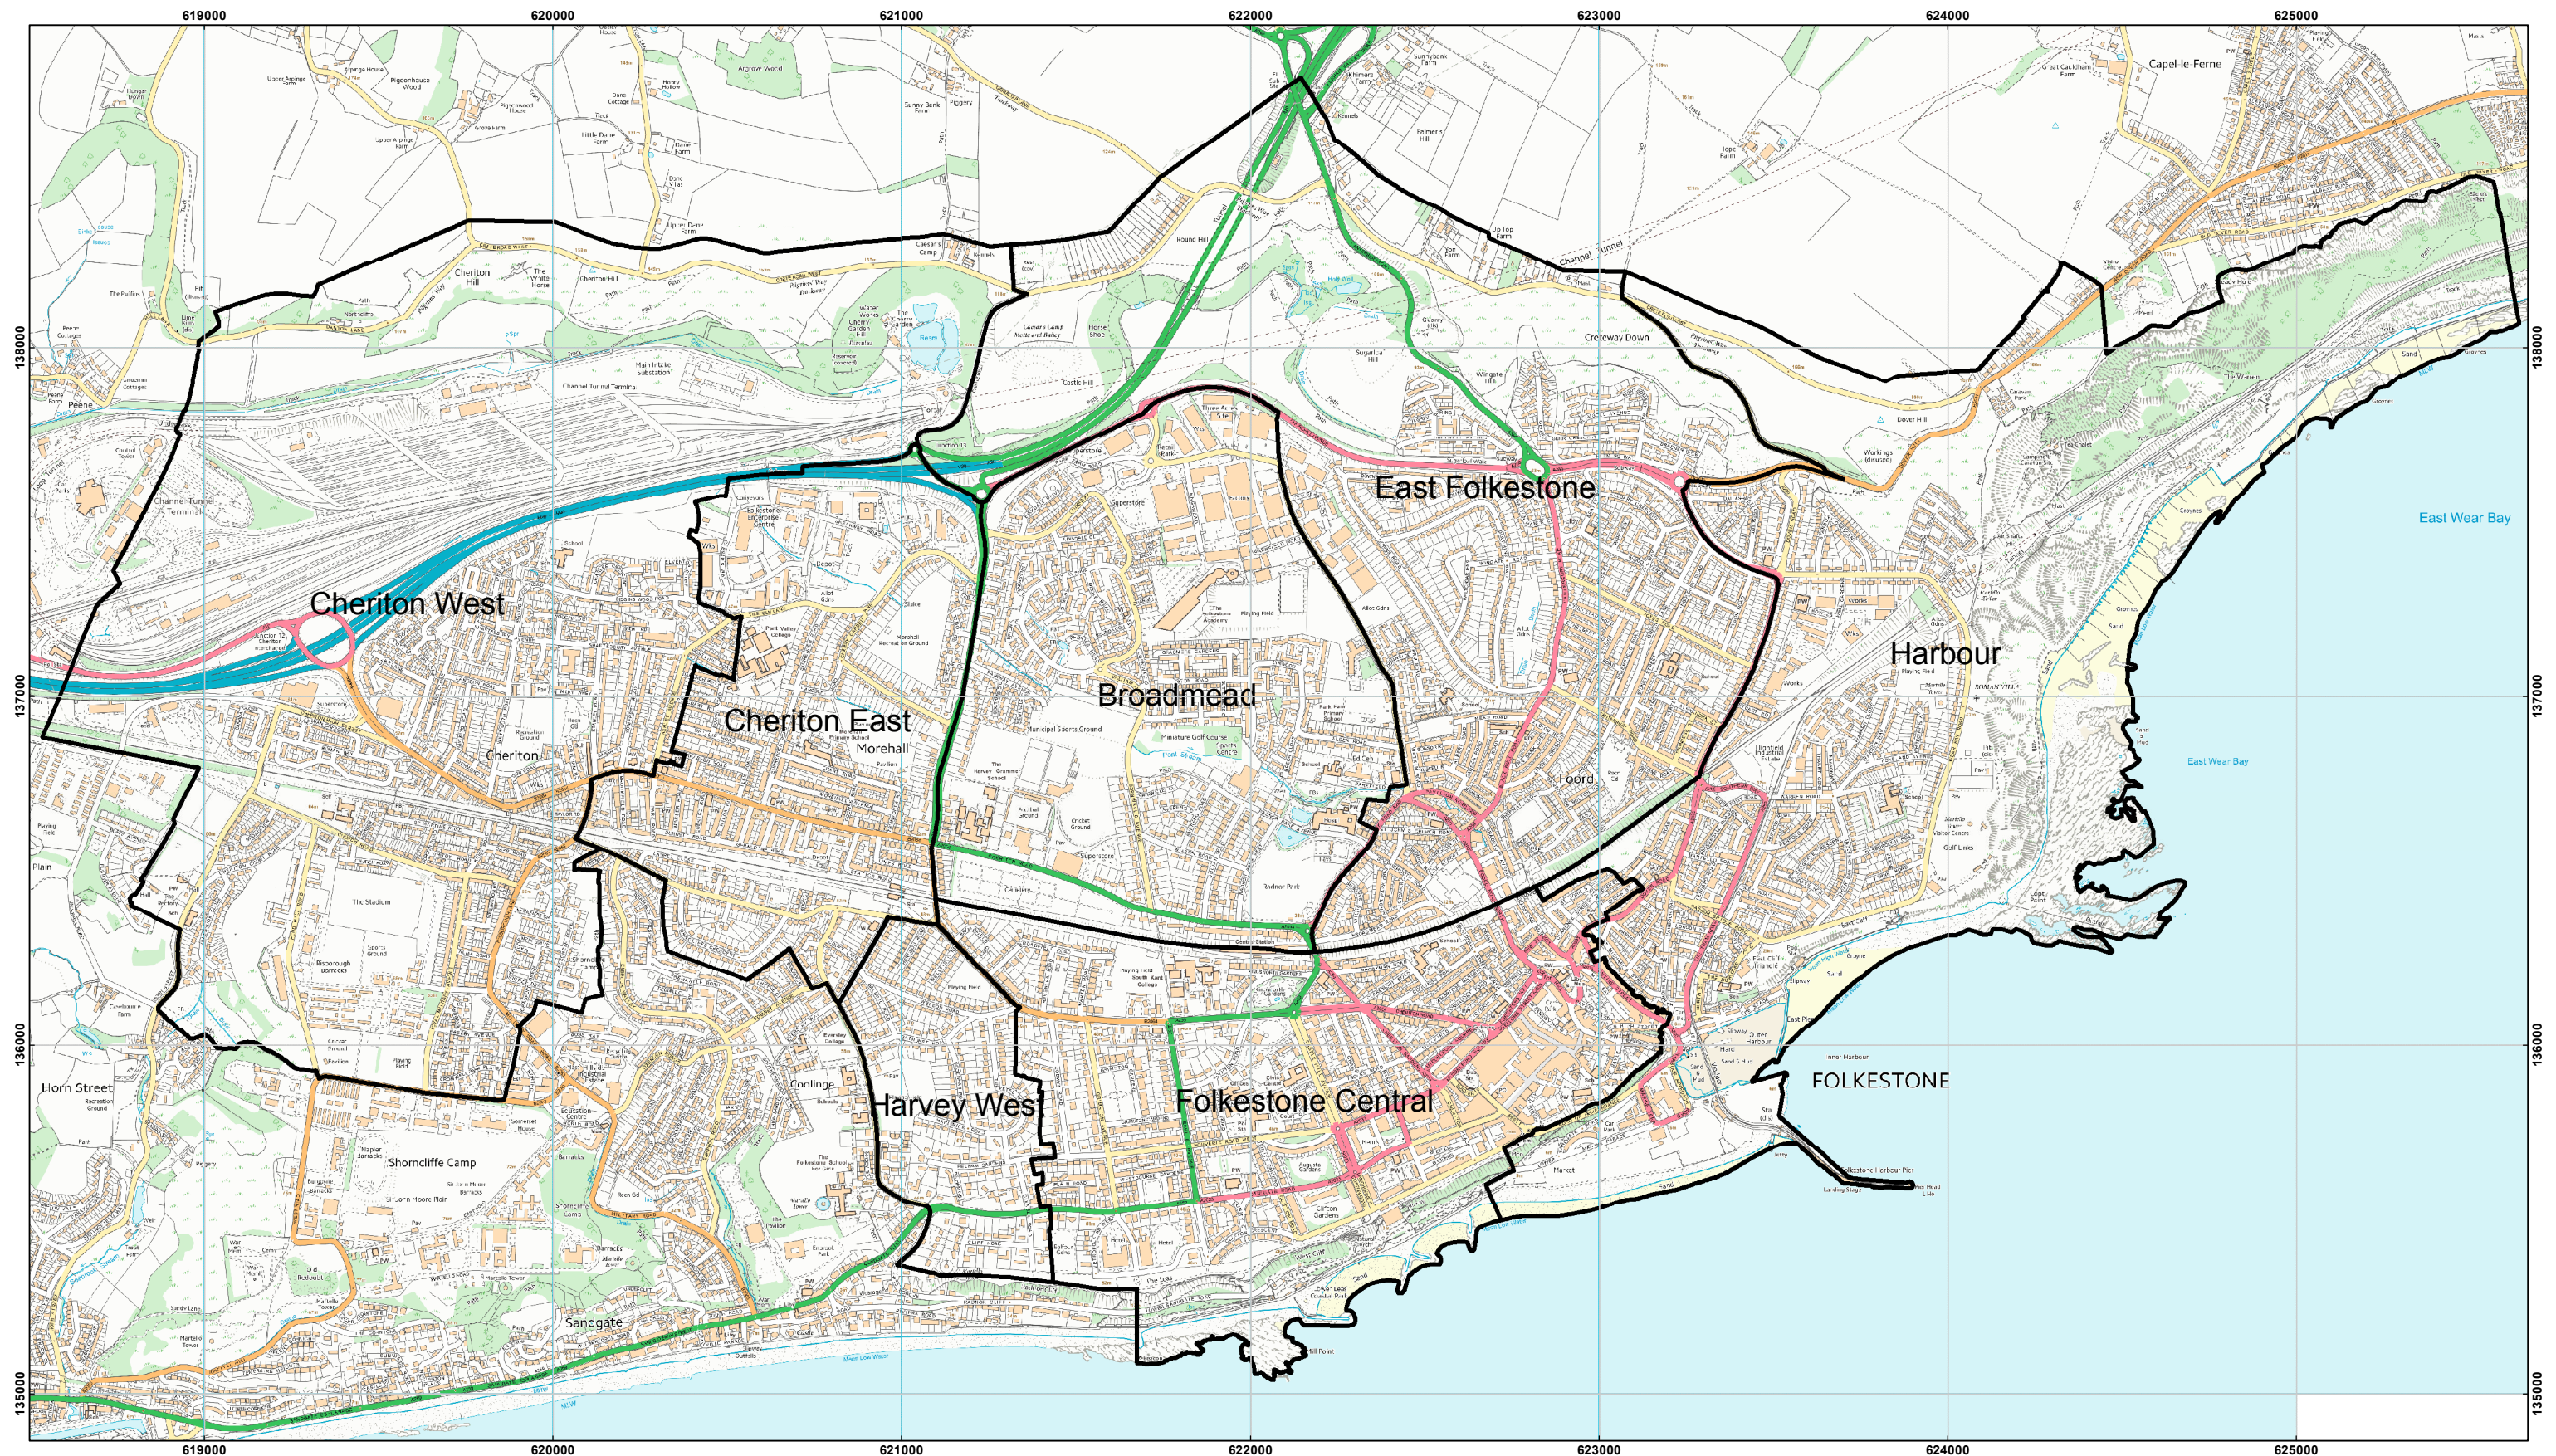

Folkestone Town Council - Parish Wards

Drawn date:
12 Feb 2019

Drawn by:
Brian Harper

Drawing ref:
2137/DSM/PB

Contains Ordnance Survey data
© Crown copyright and database right
Folkestone District Council 100019677 - 2019